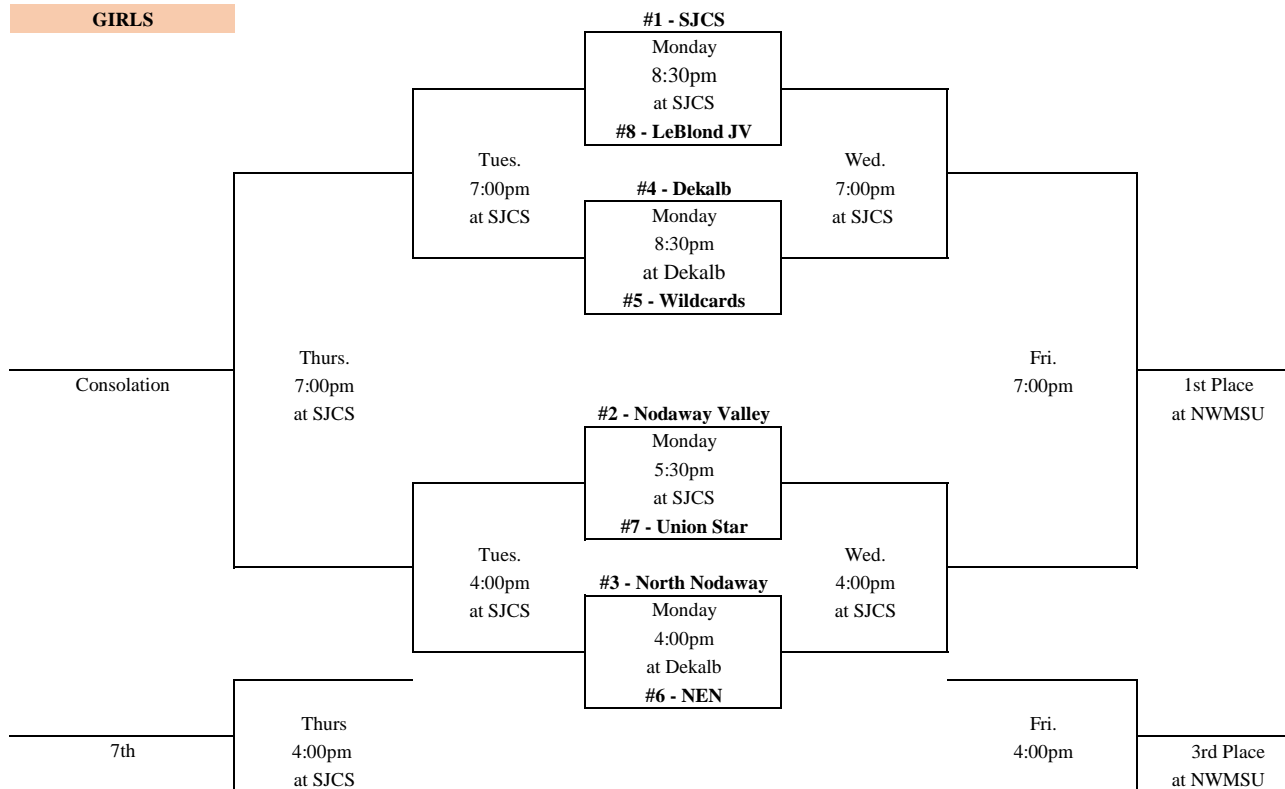

2022 Platte Valley Invitational Tournament

Monday games will be played at SJCS and Dekalb. Tuesday through Thursday games will be held at SJCS.
Championship & 3rd Place Games Held at Northwest Missouri State University on Friday.

GIRLS